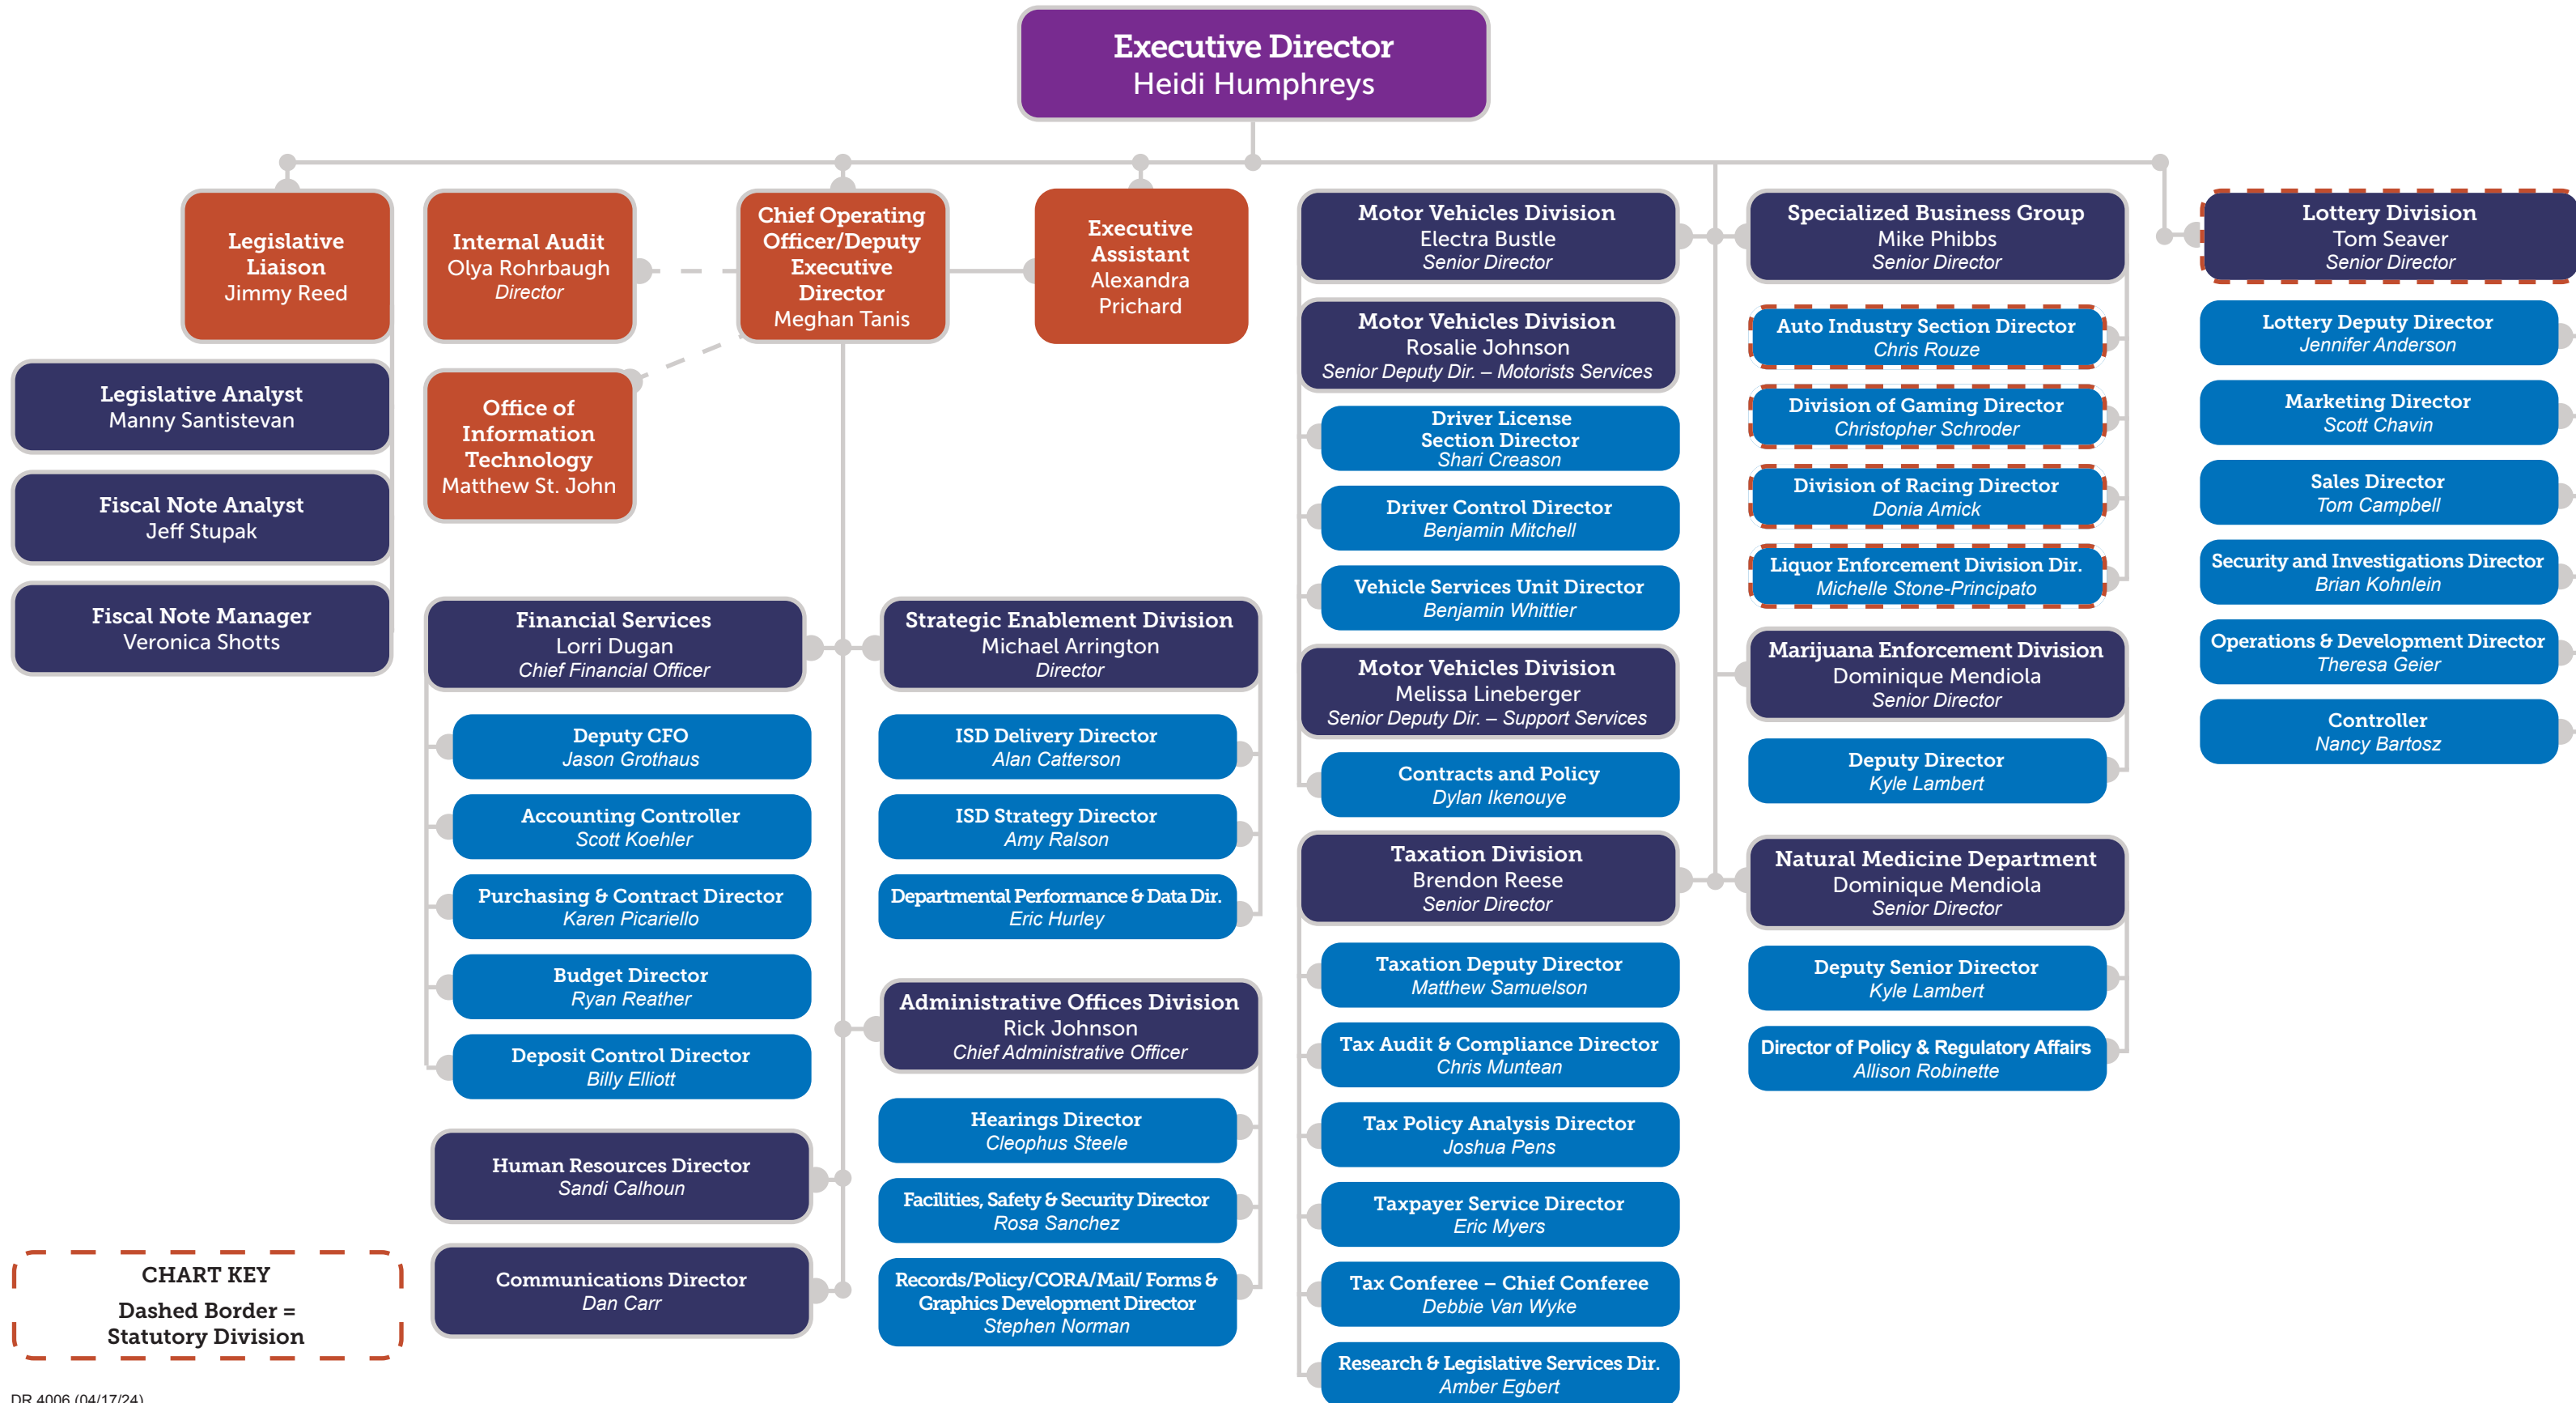

# Colorado Department of Revenue

## Functional Organization Chart

**CHART KEY**  
Dashed Border = Statutory Division