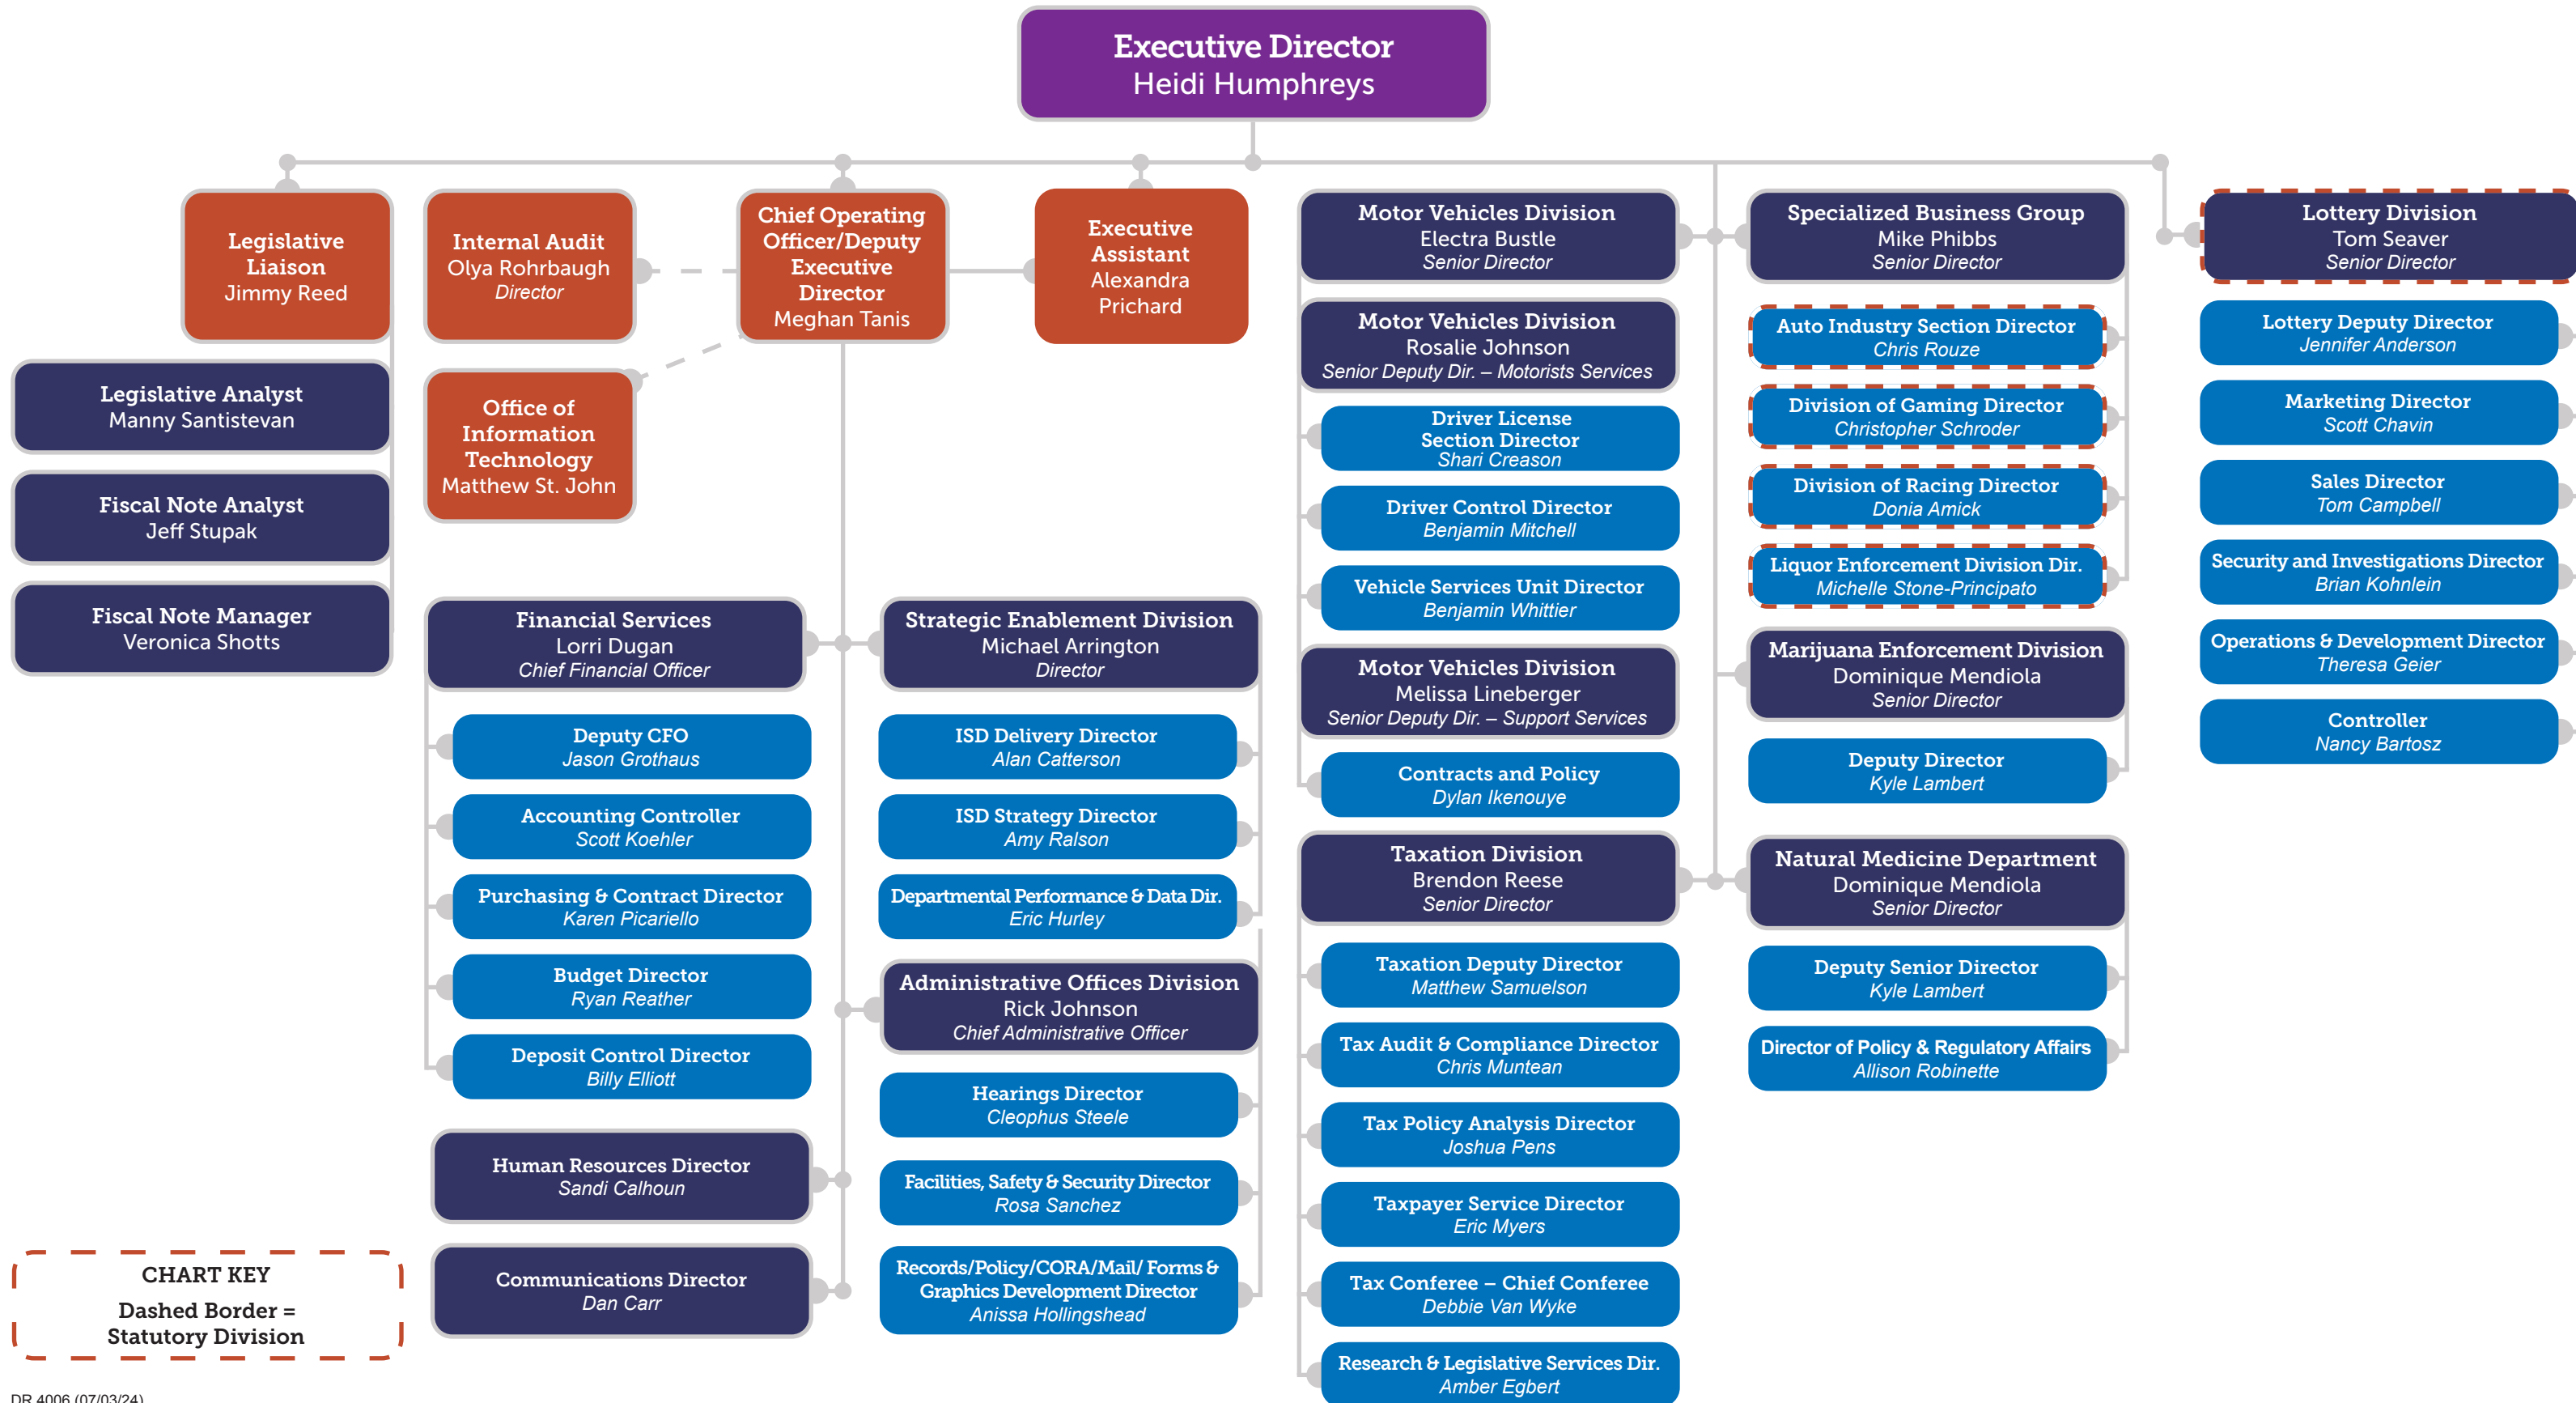

Colorado Department of Revenue

Functional Organization Chart

CHART KEY
Dashed Border = Statutory Division