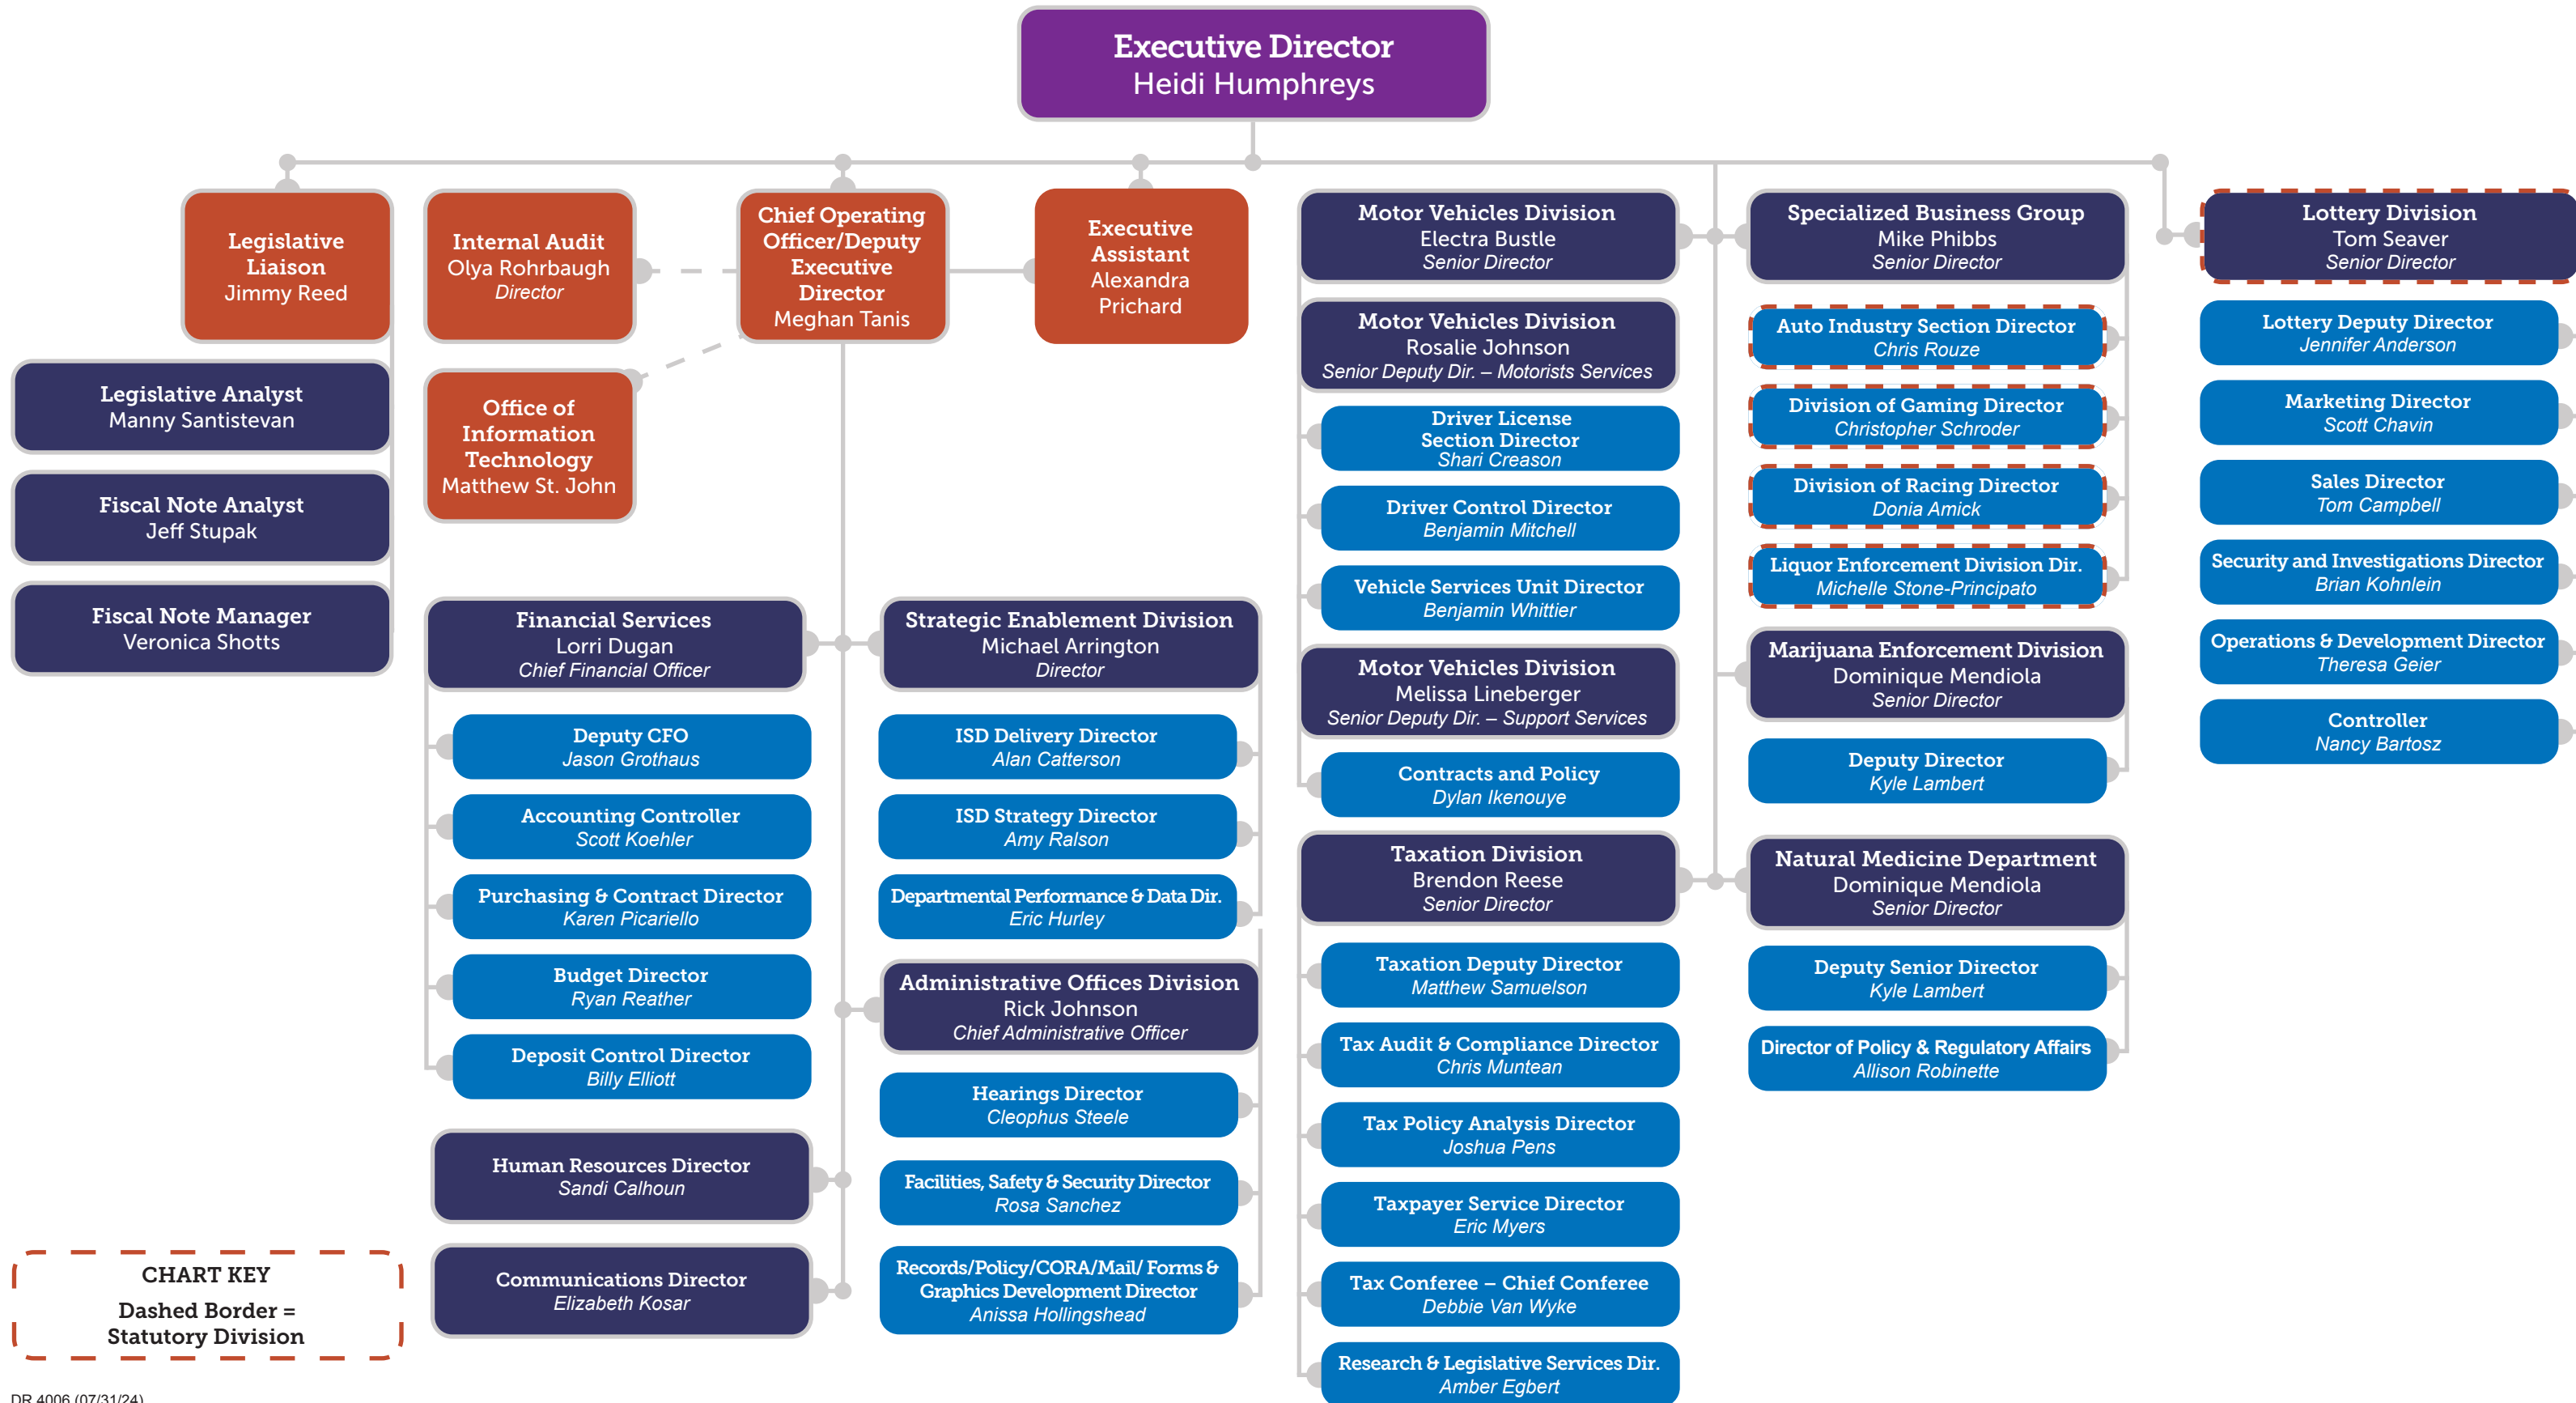

Colorado Department of Revenue

Functional Organization Chart

CHART KEY
Dashed Border = Statutory Division