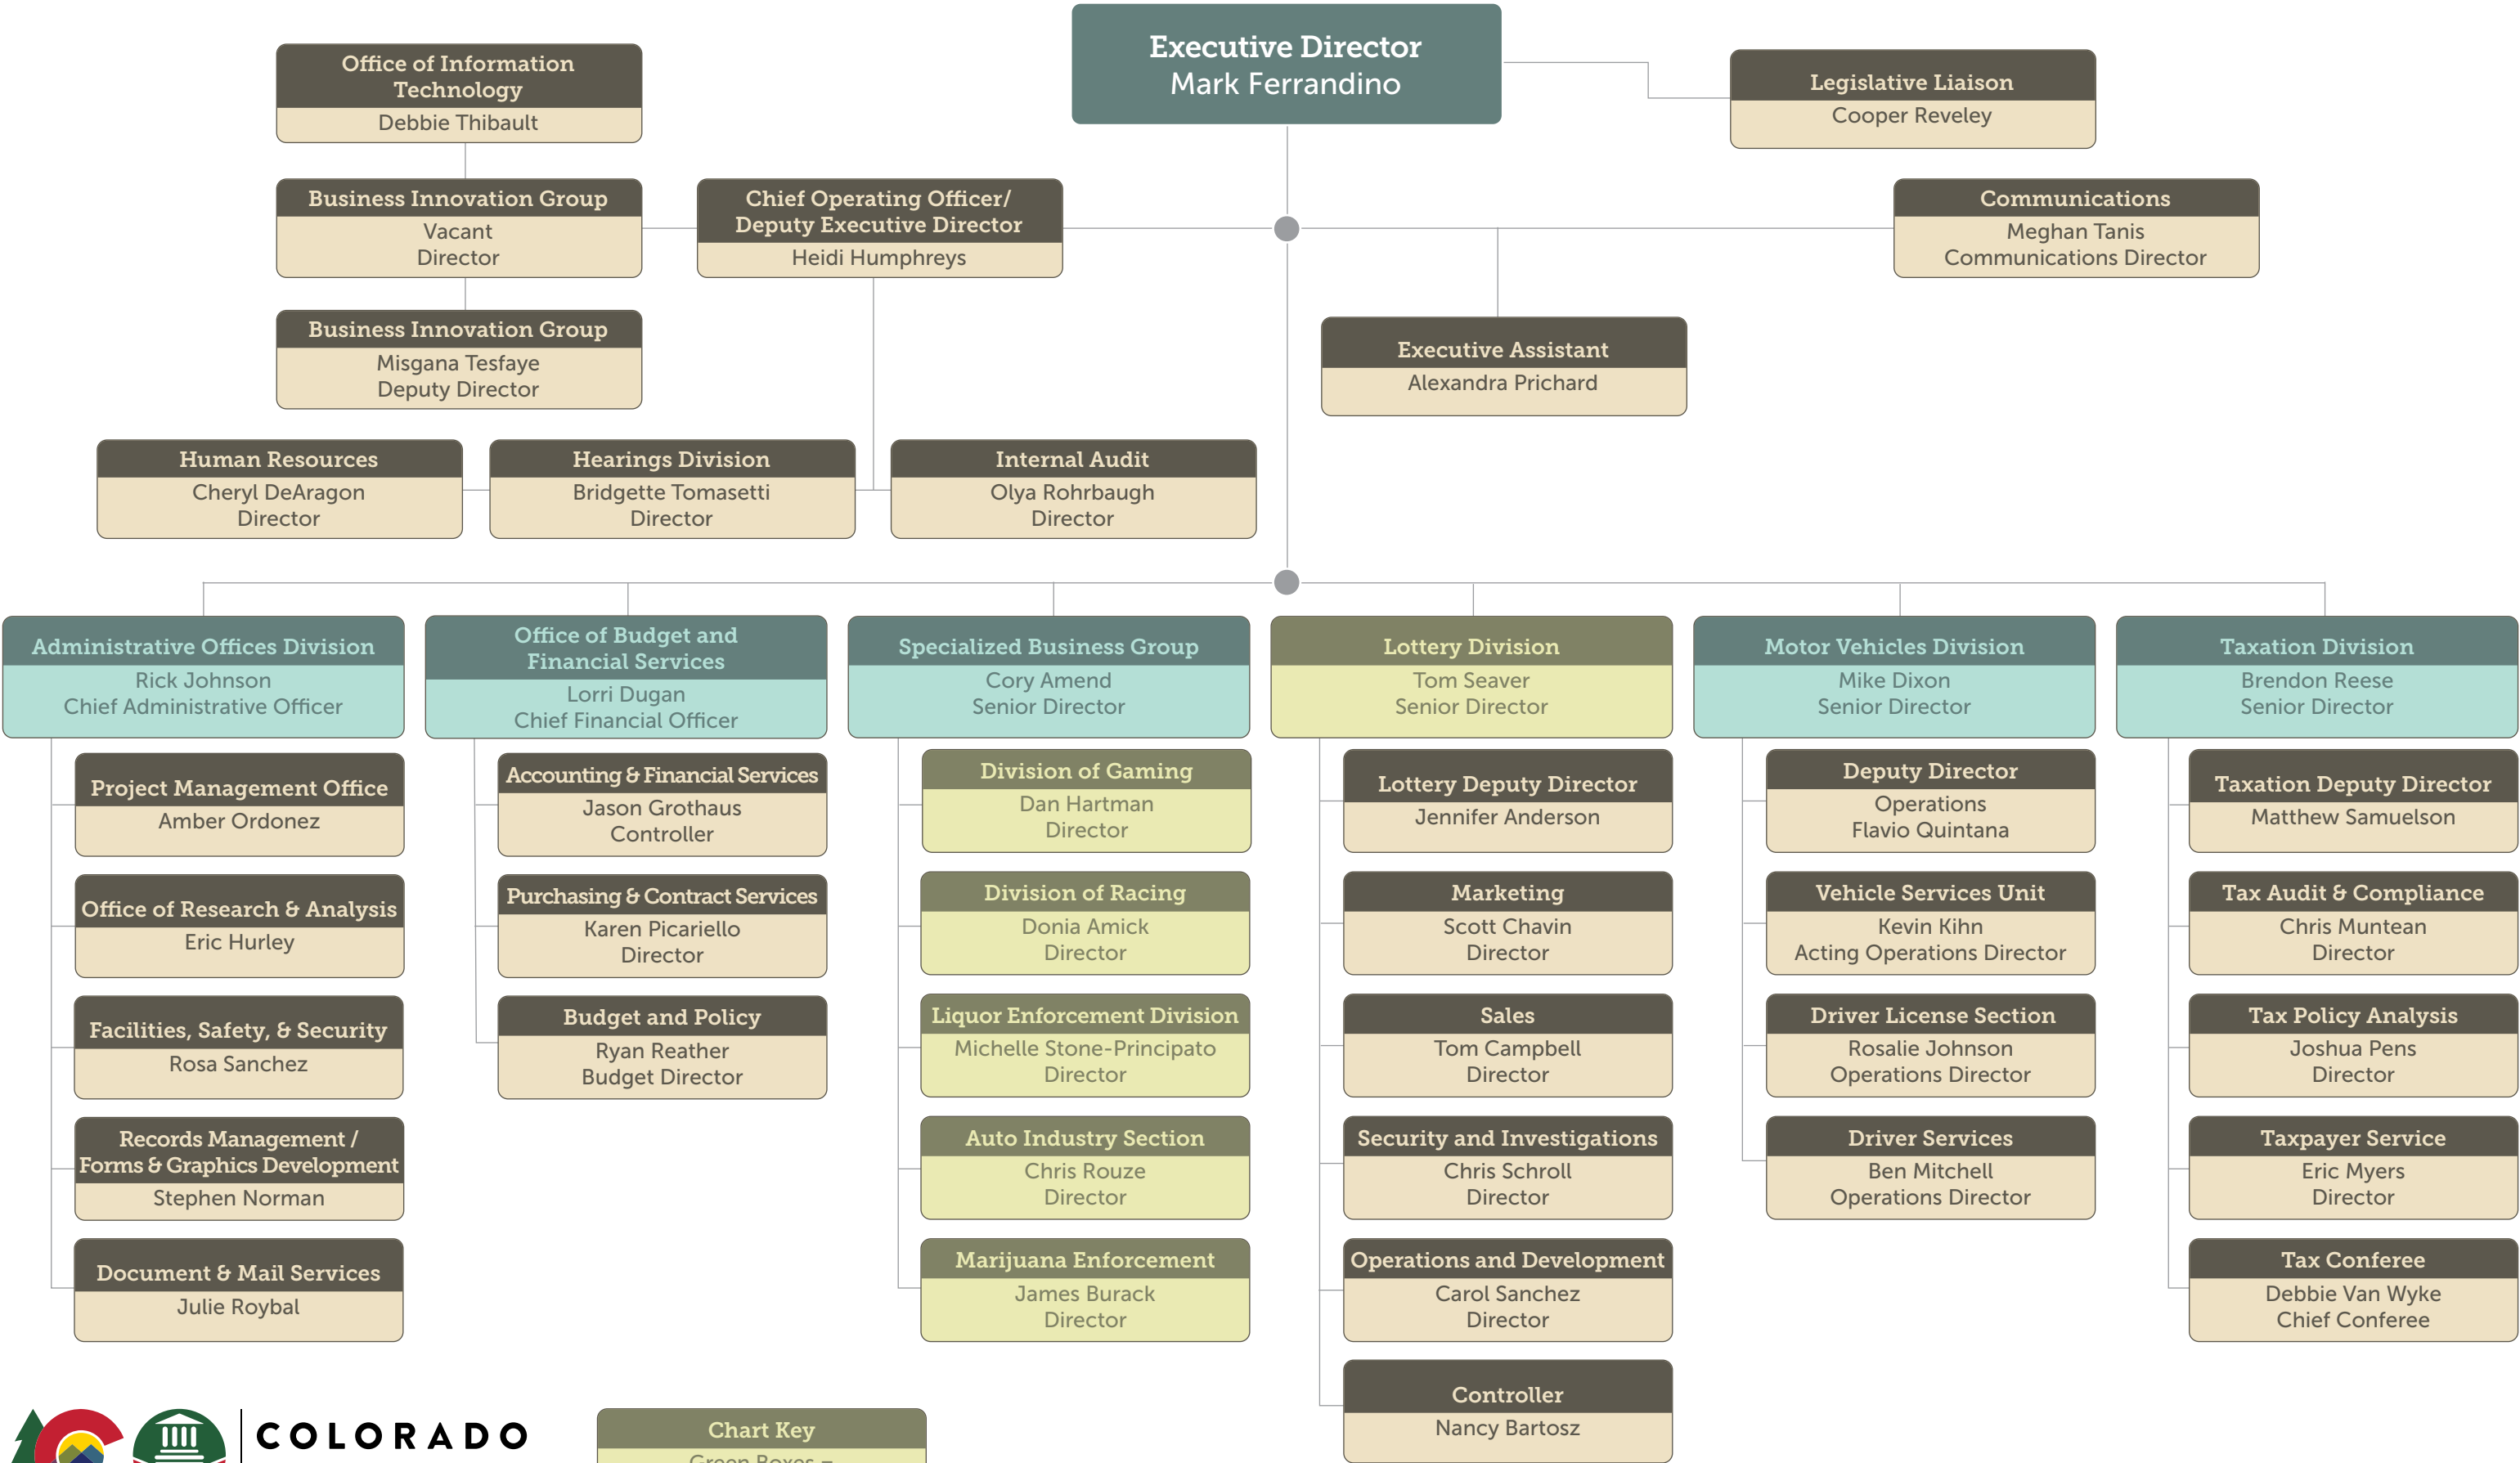

Colorado Department of Revenue

Functional Organization Chart

COLORADO
Department of Revenue

Chart Key
Green Boxes =
Statutory Division